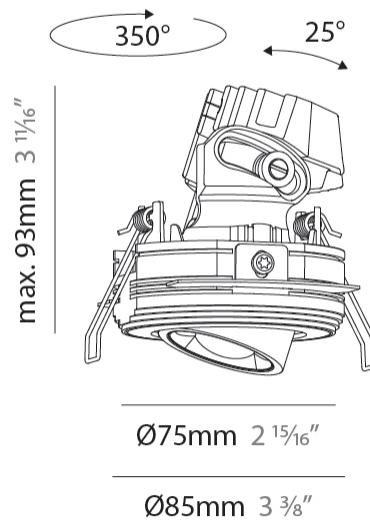

PHYSICAL

Aperture Sizes - Downlights: 1"
Shape: Round
Diameter (mm): 75
Diameter (in): 2 ¹⁵ / ₁₆
Height (mm): 93
Height (in): 3 ¹¹ / ₁₆
Ceiling Thickness (mm): 10 / 12.5 / 15 / 25
Ceiling Thickness (in): 3/8 or 1/2 or 9/16 or 1
Min. Recessing Depth (mm): 105
Min. Recessing Depth (in): 4 ¹ / ₈
Diffuser: Lens Pack - Spread Lens / Linear Spread Lens / Honeycomb Louver
Fixture Finish: SSR / BKV / CWI / CRY / HAB / UFT / ITA / RUA / FTG / MYG / LOD / PUS / FRO / FUP / KIA / POP / BLS / SPG / MEY / GOH / CHC / COM / ABZ / JAG / OBR / MOS / ROR
Fixture Material: Aluminum Die Cast
Cut-out Measurements: D. 86mm / 3 3/8"

OPTICAL

Reflector°: 60
Adjustability: Rotational 350° / Tilt 25°

RATINGS AND CERTIFICATIONS

Certified By: Certified for North American Standards
IP rating: IP20

OIKO PRO ROUND ADJUSTABLE TRIMLESS

A35818-

PROJECT

PHYSICAL

Aperture Sizes - Downlights: 1"
 Shape: Round
 Diameter (mm): 75
 Diameter (in): 2 ¹⁵/₁₆
 Height (mm): 93
 Height (in): 4 ⁷/₁₆
 Ceiling Thickness (mm): 1 - 25
 Ceiling Thickness (in): 1/16 - 1 3/16
 Min. Recessing Depth (mm): 105
 Min. Recessing Depth (in): 4 ¹/₂
 Weight (kg): 0.248
 Diffuser: Lens Pack - Spread Lens / Linear Spread Lens / Honeycomb Louver
 Fixture Finish: SSR / BKV / CWI / CRY / HAB / UFT / ITA / RUA / FTG / MYG / LOD / PUS / FRO / FUP / KIA / POP / BLS / SPG / MEY / GOH / CHC / COM / ABZ / JAG / OBR / MOS / ROR
 Fixture Material: Aluminum Die Cast
 Cut-out Measurements: D. - 68mm / 2 11/16"