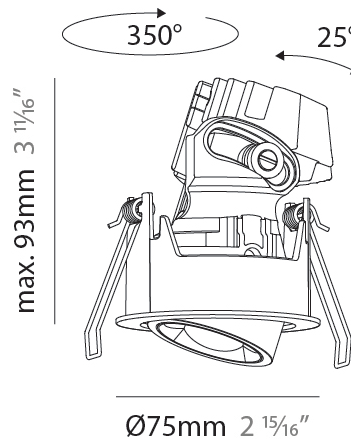

PHYSICAL

Aperture Sizes - Downlights: 1"
Shape: Round
Diameter (mm): 75
Diameter (in): 2 ¹⁵/₁₆
Height (mm): 93
Height (in): 4 ⁷/₁₆
Ceiling Thickness (mm): 1 - 25
Ceiling Thickness (in): 1/16 - 1 3/16
Min. Recessing Depth (mm): 105
Min. Recessing Depth (in): 4 ¹/₂
Weight (kg): 0.248
Diffuser: Lens Pack - Spread Lens / Linear Spread Lens / Honeycomb Louver
Fixture Finish: SSR / BKV / CWI / CRY / HAB / UFT / ITA / RUA / FTG / MYG / LOD / PUS / FRO / FUP / KIA / POP / BLS / SPG / MEY / GOH / CHC / COM / ABZ / JAG / OBR / MOS / ROR
Fixture Material: Aluminum Die Cast
Cut-out Measurements: D. - 68mm / 2 11/16"

ELECTRICAL

Lamp Type: LED (Zhaga Standard)
Input Wattage (W): 15
Dimming: Tri-Mode (Non-Dimming and Phase Dimming (120Vac only) and 0-10V Dimming)
Driver Included: No
Driver Location: Recessed Housing
Driver Type: Constant Current - Universal
Driver Class: Class 2
Input Voltage (V): 120 - 277
Constant Current (MA): 350

LED

Number of LEDs: 1
Color Temperature (°K): 2700 / 3000 / 3500 / 4000
Max. Delivered Lumen (lm): 1464 / 1556 / 1630 / 1645
Nominal Lumen (lm): 1566 / 1665 / 1743 / 1759
CRI: >90 CRI
Lamp Life (hrs): 50000

OPTICAL

Reflector°: 60

RATINGS AND CERTIFICATIONS

Certified By: Certified for North American Standards
IP rating: IP20